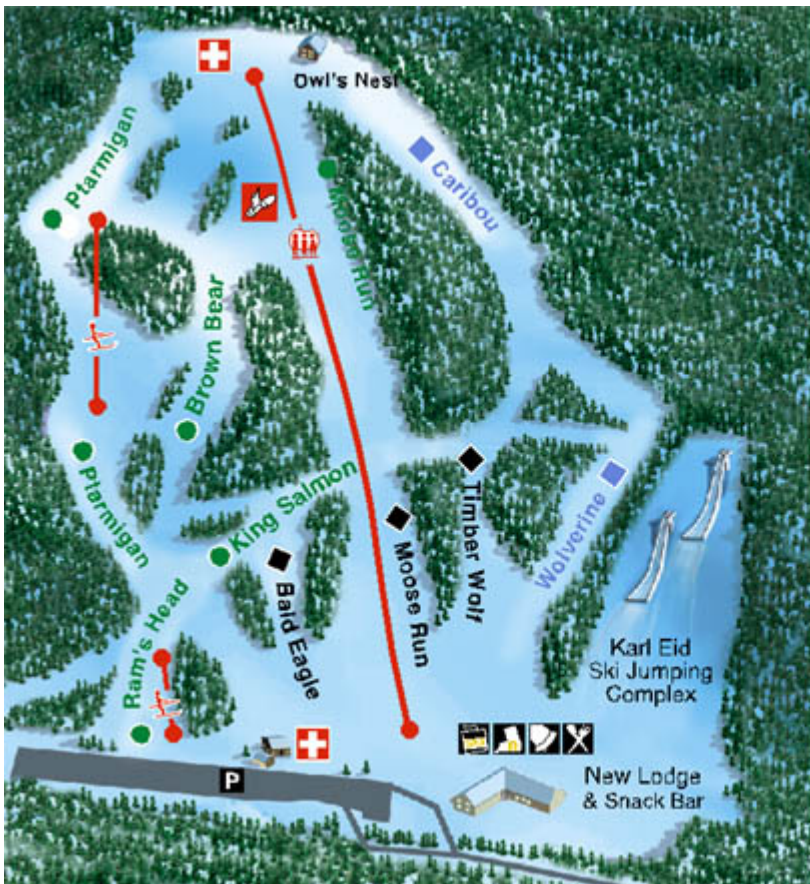

Ski Hotline
(907) 346-2167

Ticket Office
(907) 346-1407

Address

7015 Abbott Road
Anchorage, AK
99507

Services

- Restaurant
- Tickets
- Rental Shop
- Parking
- Ski School
- Ski Patrol

Trail Markings

- Easiest
- More Difficult
- Most Difficult
- Snowboard Half Pipe

Lifts

- Triple Chairlift
- Surface Lift